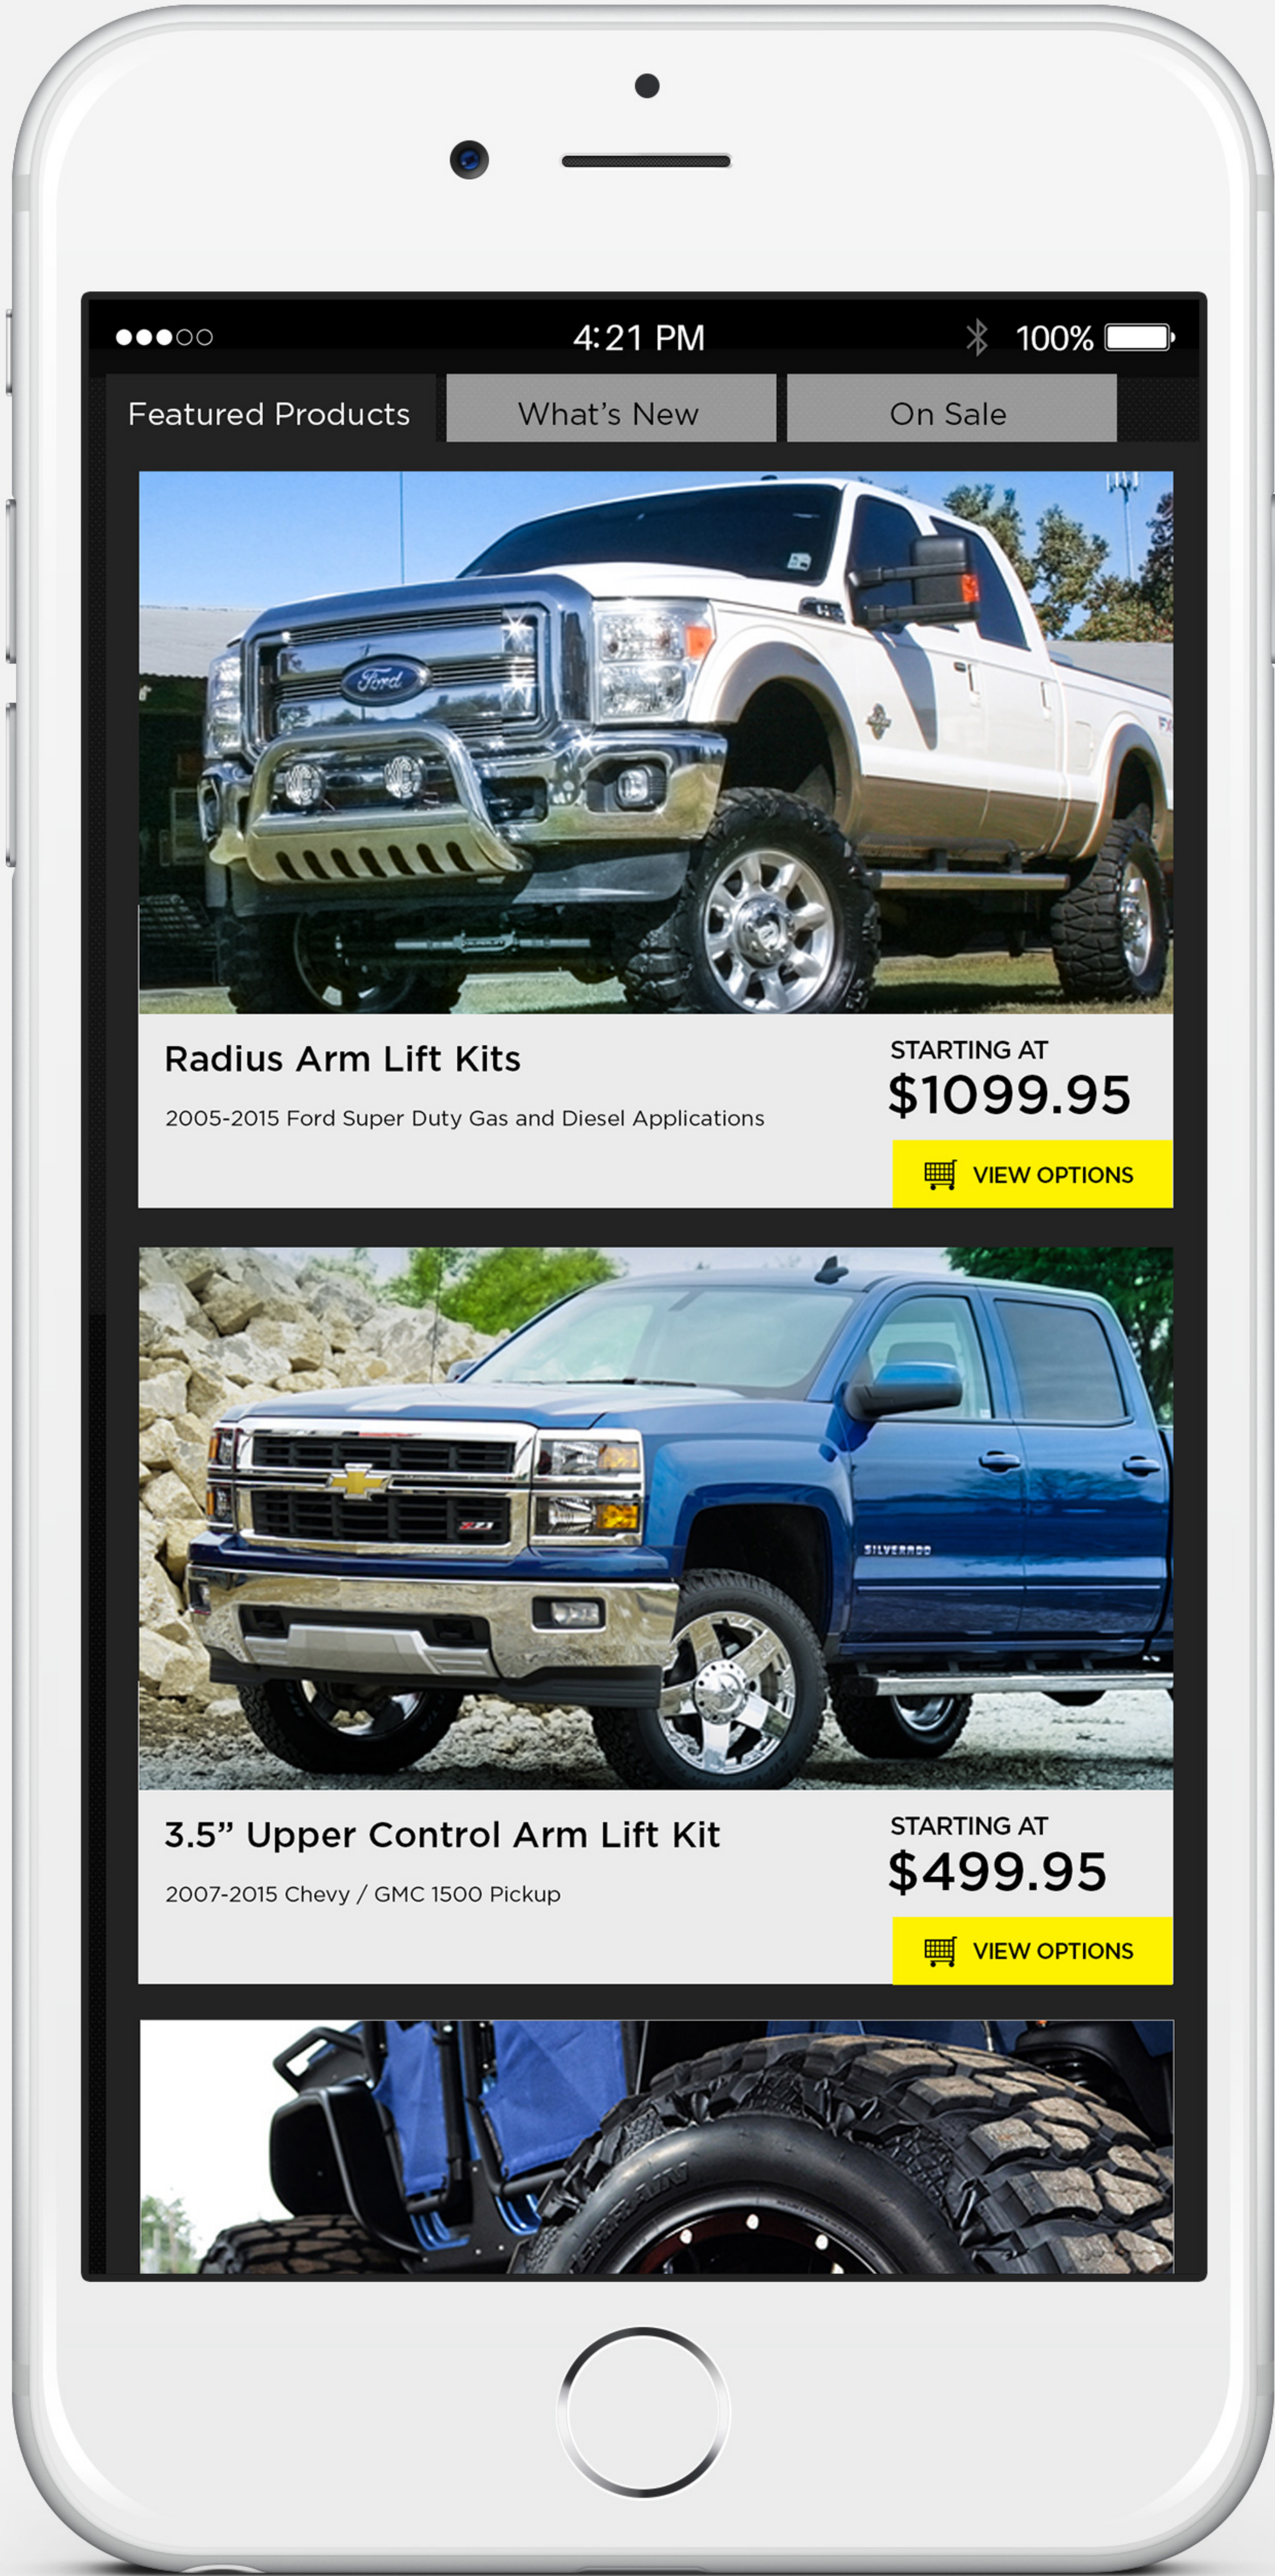

Menu

CHEVROLET GMC Ford  
DODGE Jeep mazda  
NISSAN TOYOTA

Free shipping on all continental U.S. orders over \$149.95+ No Code Required.

Featured Products What's New On Sale

4:21 PM 100%

Menu

YOUR CART (2)

SEARCH PRODUCTS

- HOME
- LIFT KITS + LEVELING KITS
- SUSPENSION ACCESSORIES
- GEAR
- SUPERCHIPS TUNERS

**Radius Arm Lift Kits**  
2005-2015 Ford Super Duty Gas and Diesel Applications

STARTING AT  
**\$1099.95**

[VIEW OPTIONS](#)

**3.5" Upper Control Arm Lift Kit**  
2007-2015 Chevy / GMC 1500 Pickup

STARTING AT  
**\$499.95**

[VIEW OPTIONS](#)